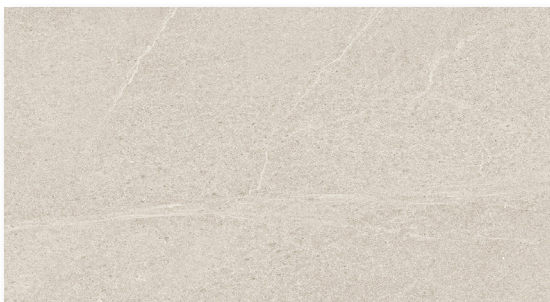

BASALT

COLLECTION

MALINE TILE
ELEVATE YOUR SHOWROOM

malinetile.com

BASALT

Colors

Anthracite

Ivory

Stock Sizes

4"x12"

12"x24"

24"x48"

Brick Mosaic

4"x24" Bullnose

Cold Grey

White