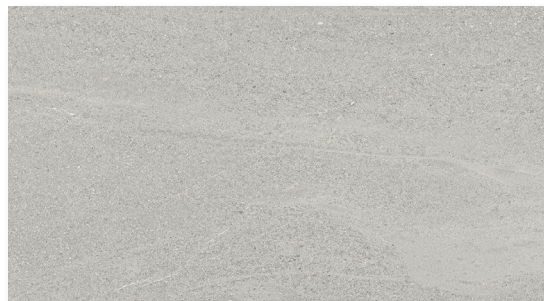

BASALT

COLLECTION

MALINE TILE
ELEVATE YOUR SHOWROOM

malinetile.com

BASALT

Colors

Anthracite

Ivory

Stock Sizes

4"x12"

12"x24"

24"x48"

Brick Mosaic

4"x24" Bullnose

Cold Grey

White